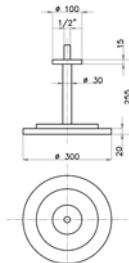

Soffione Cromoterapia a soffitto in ottone, 11 programmi colore, 144 ugelli anticalcare, 144 luci LED, completo di trasformatore e radiocomando con display digitale.

FIAD80673 05 3.623,00

Wall mounted Chromotherapy shower head, brass, 11 colour programs, 144 lime resistant nozzles, 144 LED lights, complete with transformer and remote control with digital display.

FIAD80673 55 3.985,00

Pomme de douche murale pour Chromothérapie en laiton, 11 programmes de couleur, 144 picots anticalcaires, 144 LED, avec transformateur et radiocommande à display digital.

FIAD80673 63-79 3.830,00

Deckenkopfbrause Chromotherapy (Farbtherapie), Messing, 11 Farbprogramme, 144 Anti-Kalk Düsen, 144 LED's, komplett mit Transformator und Funksteuerung mit digitalem Display.

Rociador a pared para Cromoterapia en latón, 11 programas de colores, 144 toberas anticalcáreas, 144 LED, completo de transformador y radiocomando con pantalla digital.

LED light